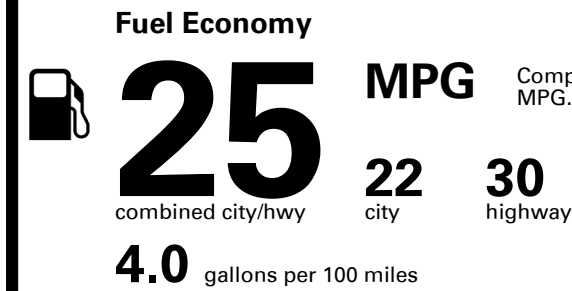

## EPA DOT Fuel Economy and Environment

Gasoline Vehicle

Compact Cars range from 14 to 113 MPG. The best vehicle rates 136 MPGe.

**You spend \$2,250**  
 more in fuel costs over 5 years compared to the average new vehicle.