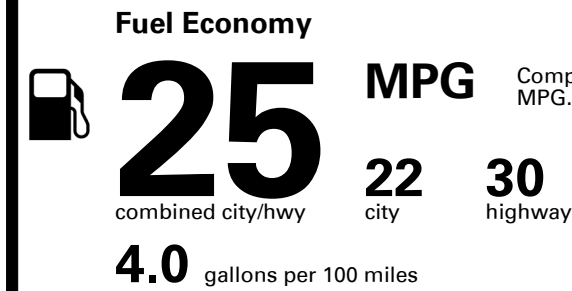

EMISSIONS:
 This vehicle is certified to meet emission requirements in all 50 states

Inland Freight & Handling : \$995.00

TOTAL PRICE: \$36,445.00

353 A 0120HMORNI

EPA DOT Fuel Economy and Environment

Compact Cars range from 14 to 113 MPG. The best vehicle rates 136 MPGe.

You spend \$2,250
more in fuel costs over 5 years
 compared to the average new vehicle.

Annual fuel cost \$1,950

Fuel Economy & Greenhouse Gas Rating (tailpipe only)

Smog Rating (tailpipe only)

This vehicle emits 357 grams CO₂ per mile. The best emits 0 grams per mile (tailpipe only). Producing and distributing fuel also create emissions; learn more at fueleconomy.gov.