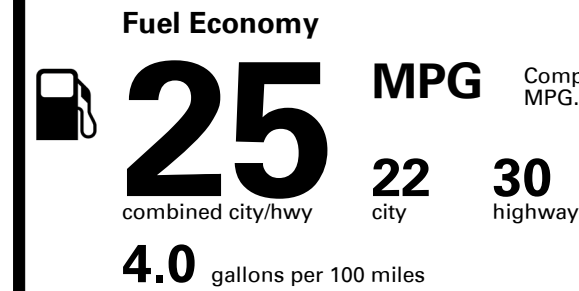

Full Tank of Gas

Manufacturer's Suggested Retail Price: $35,450.00

ADDED FEATURES:

- ***Elite Package: $4,600.00**
  - Full LED Headlights
  - 8" Touchscreen Navigation System
  - Parking Distance Warning / Wide Sunroof
  - Power Folding Auto-Dimming Outside Mirrors
  - Power Tilt-and-Telescopic Steering Wheel
  - Heated Front Seats (Standard on AWD)
  - Lexicon® 15-Speaker Surround Sound Audio System
  - Leather Seating Surfaces & Aluminum Interior Trim
- ***Prestige Package: $3,850.00**
  - Heads-Up Display / Surround View Monitor
  - Low Beam Assist / Wireless Charging Pad
  - 19" Alloy Wheels
    - w/ Summer Tires (RWD) or All-Season Tires (AWD)
  - Nappa Leather Seating Surfaces with Luxury Quilting
  - Power Driver Seat Cushion Extension
  - Front Passenger Seat 4-Way Power Lumbar
  - Heated Rear Seats
  - Rain-Sensing Wipers / Ventilated Front Seats
  - Heated Steering Wheel
  - Microfiber Suede Headliner

Inland Freight & Handling : $995.00

TOTAL PRICE: $44,895.00

261 A 1570HMORNI

SOLD TO: FL714   **SHIPPED TO: FL714**
DELRAY GENESIS
655 N.E. 6TH AVENUE
DELRAY BEACH FL 33483

VIN: KMTG44LA1LU045400	ENGINE: G4KKA333155	EXTERIOR COLOR: SIBERIAN ICE	INTERIOR/SEAT COLOR: GRAY/GRAY
MODEL: R0412RT5	PORT OF ENTRY: BR	TRANSPORT: TRUCK	ACCESSORY WEIGHT: 6 lbs./ 3 kgs.

EMISSIONS:
This vehicle is certified to meet emission requirements in all 50 states

EPA DOT Fuel Economy and Environment

Gasoline Vehicle

Compact Cars range from 14 to 113 MPG. The best vehicle rates 136 MPGe.

You spend $2,250
more in fuel costs over 5 years compared to the average new vehicle.

Annual fuel cost $1,950

Fuel Economy & Greenhouse Gas Rating (tailpipe only)