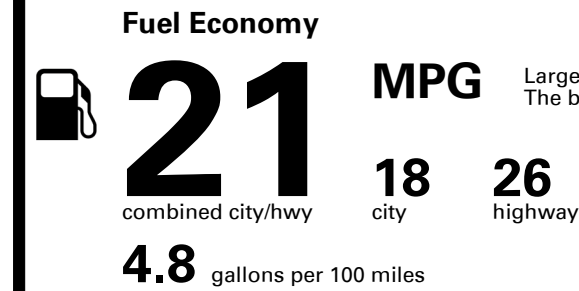

Manufacturer's Suggested Retail Price: \$42,550.00

ADDED FEATURES:

SOLD TO: FL714
 DELRAY GENESIS
 655 N.E. 6TH AVENUE
 DELRAY BEACH FL 33483

SHIPPED TO: FL714

Inland Freight & Handling : \$995.00

VIN: KMTFN4JE2LU332596	ENGINE: G6DNKA224574	EXTERIOR COLOR: HIMALAYAN GRAY	INTERIOR/SEAT COLOR: BLACK/BLACK
MODEL: S0402R65	PORT OF ENTRY: BR	TRANSPORT: TRUCK	ACCESSORY WEIGHT: 8 lbs./ 4 kgs.

TOTAL PRICE: \$43,545.00

EMISSIONS:
 This vehicle is certified to meet emission requirements in all 50 states

EPA DOT Fuel Economy and Environment

Large Cars range from 14 to 111 MPG. The best vehicle rates 136 MPGe.

You spend \$2,250
 more in fuel costs over 5 years compared to the average new vehicle.

Annual fuel cost \$1,950

Fuel Economy & Greenhouse Gas Rating (tailpipe only)

Smog Rating (tailpipe only)

This vehicle emits 423 grams CO₂ per mile. The best emits 0 grams per mile (tailpipe only). Producing and distributing fuel also create emissions; learn more at fueleconomy.gov.