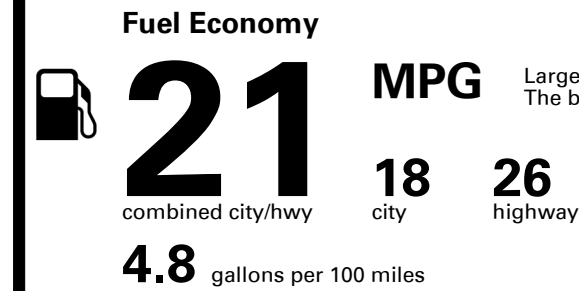

## EPA DOT Fuel Economy and Environment

Gasoline Vehicle

Large Cars range from 14 to 111 MPG. The best vehicle rates 136 MPGe.

**You spend \$2,250 more in fuel costs over 5 years** compared to the average new vehicle.